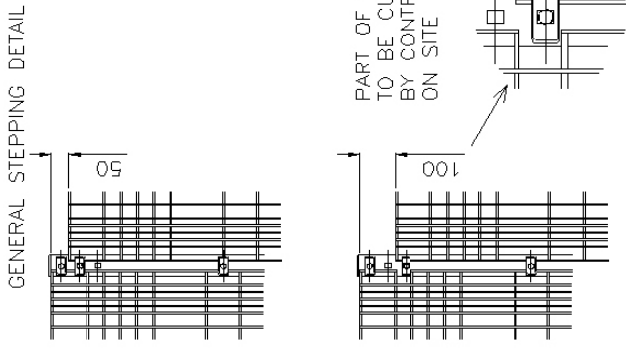

GENERAL SPECIFICATION
 POSTS - 60 x 60 x 2mm RHS
 PANEL - 2368 HIGH x 3044 LONG
 6mm HORIZONTAL WIRES, 4mm VERTICAL WIRES
 POST TOPS - PLASTIC CAPS
 FITTINGS - MB c/w PERMACONES

Fence-all PRODUCTS Tel: 01484 518542 - Fax: 01484 511576 Ashbrow Mills, Bradford Road, Huddersfield, HD2 1DU		TITLE Zebex 2400 HIGH MESH SYSTEM		SCALE N.T.S.	
		DRAWN P.E.D.	CHECKED .	DATE 18 DEC 02	REV. .
		DRG No. IAE-0191			