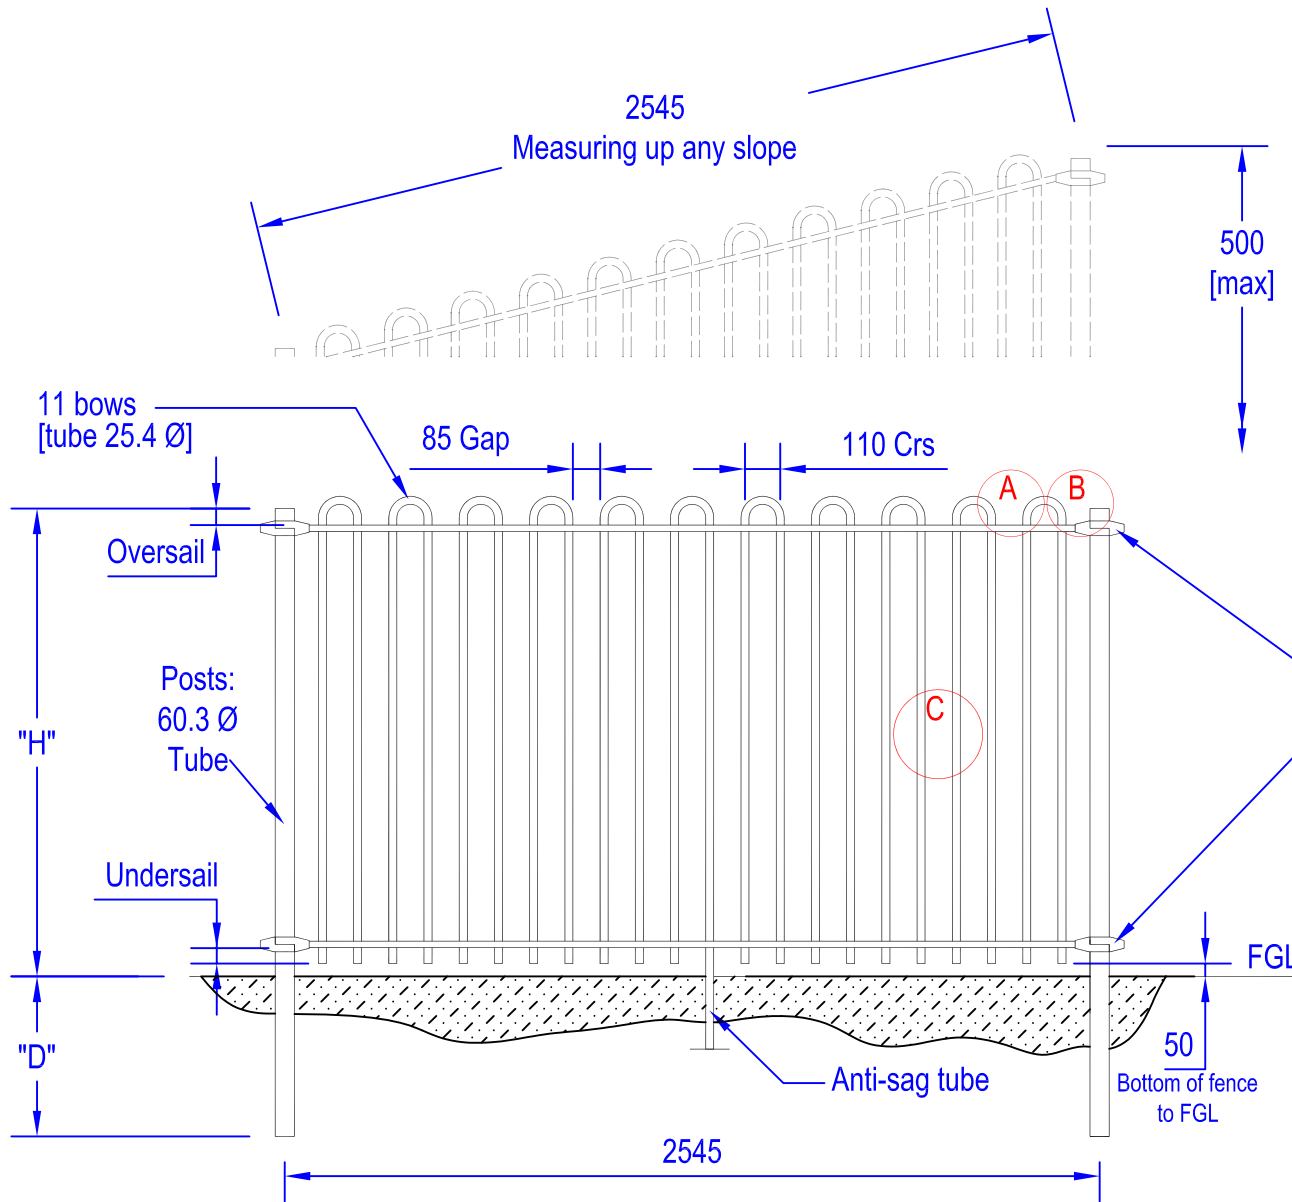

NOT TO SCALE

Fence height: "H"	Approx. depth: "D"	Oversail	Undersail
900	480	90	75
1000	480	90	75
1200	530	90	75
1500	480	90	75
1800	530	90	100

TangoLok DETAIL

TangoLok and rail

- A** Neck trap area
- B** Finger trap area
- C** Head trap area

The safety aspects of all these areas comply with RoSPA guidelines

TangoRail Self Adjusting Railing Systems

The information contained in this drawing is the sole property of TangoRail Ltd. Any reproduction in part or whole without the written permission of TangoRail Ltd is prohibited.

TangoRail Type TR800
Posts Type CHS
Fence Heights 0.9m, 1m, 1.2m, 1.5m, 1.8m