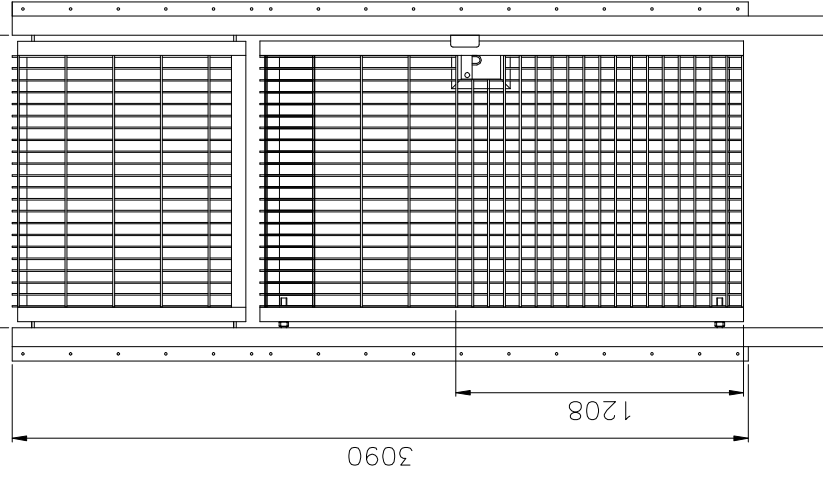

3035 between posts

1230 between posts

**fence-all**  
PRODUCTS

Tel: 01484 518542 - Fax: 01484 511576  
Ashbrow Mills, Bradford Road, Huddersfield, HD2 1DU

**Duex Rebound**

2030mm HIGH DUEX GATE WITH 1200mm HIGH  
REBOUND SECTION 3090mm HIGH OVERALL

SCALE N.T.S

DRAWN  
PED

CHECKED

DATE

22 JAN 07

DRG No. 005444-01

REV. .