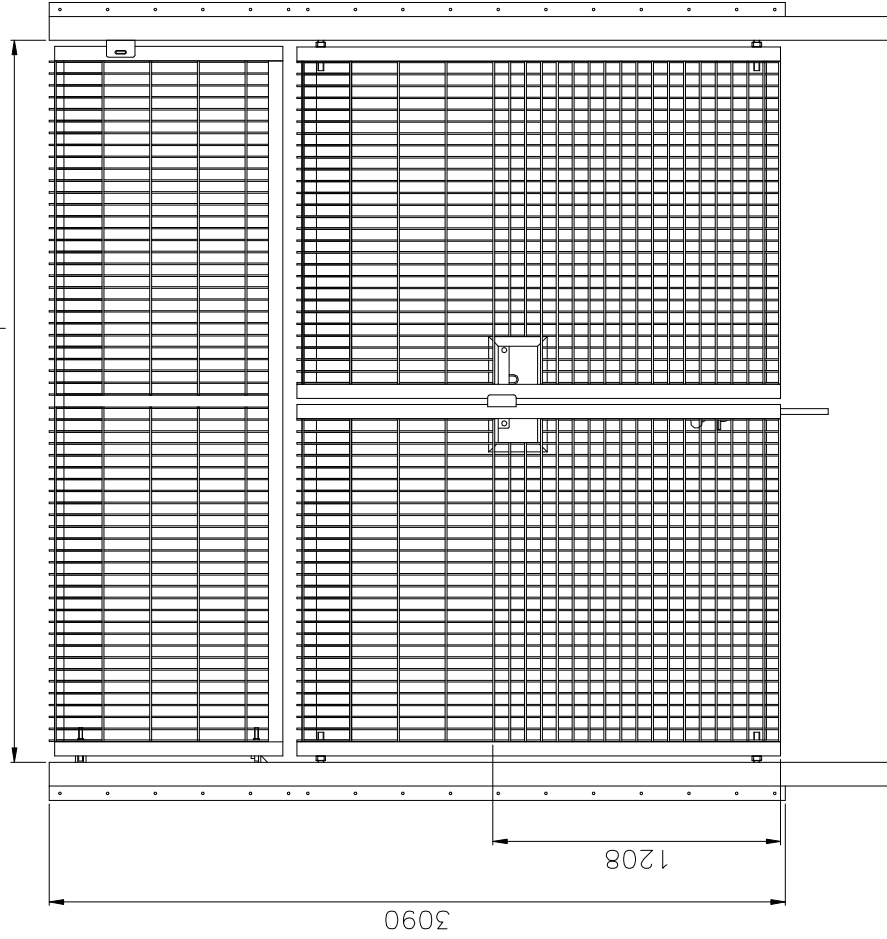

3035 between posts

1230 between posts

**fence-all**  
PRODUCTS

Tel: 01484 518542 - Fax: 01484 511576  
Ashbrow Mills, Bradford Road, Huddersfield, HD2 1DU

**Duex Rebound**

2030mm HIGH DUEX GATE WITH 1200mm HIGH  
REBOUND SECTION 3090mm HIGH OVERALL

SCALE N.T.S

DRAWN  
PED

CHECKED

DATE

22 JAN 07

DRG No. 005444-01

REV. .